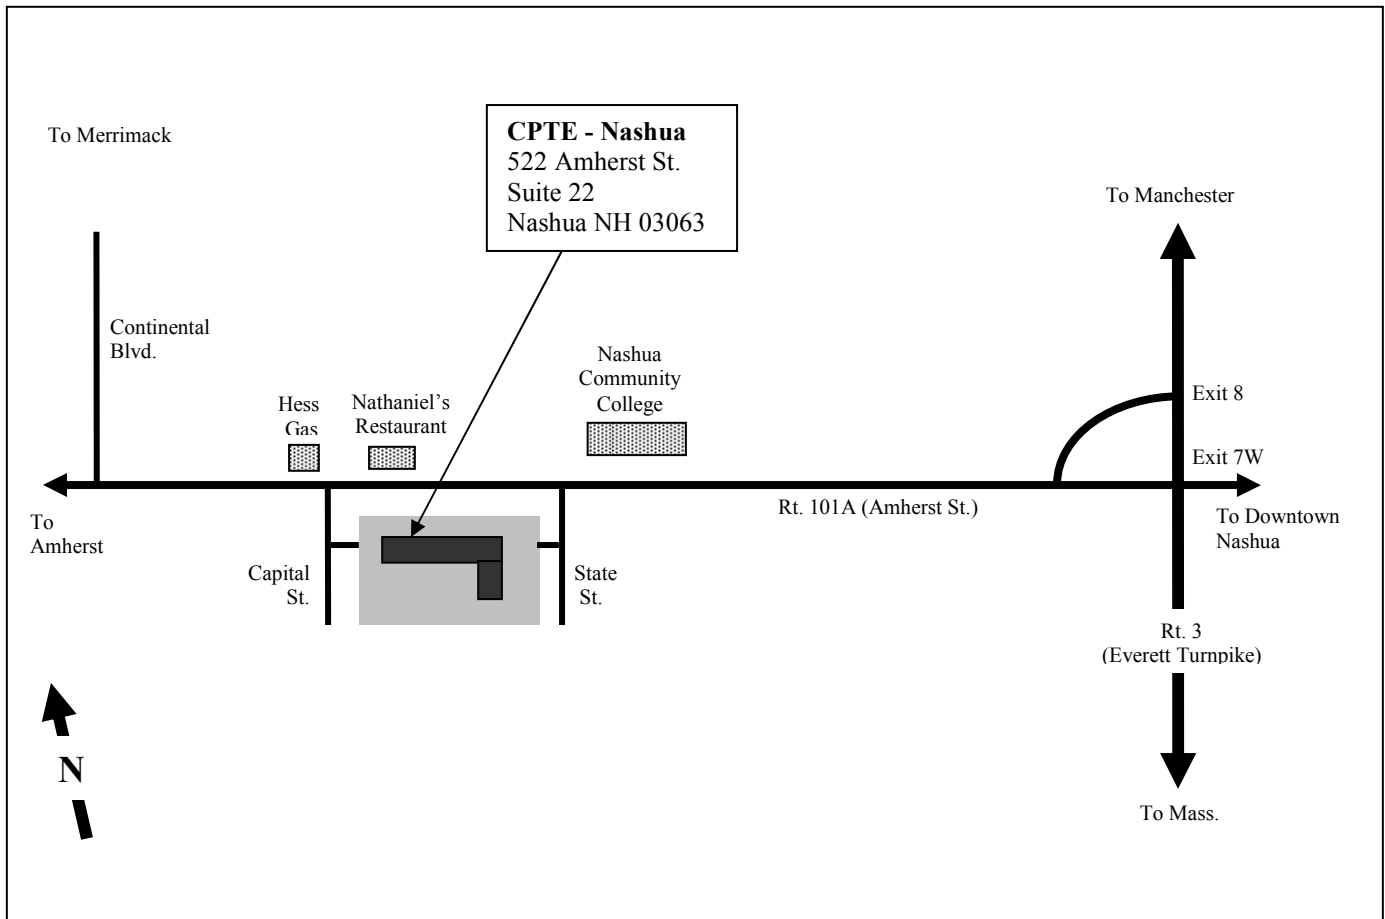

CPTE – Nashua facility

DIRECTIONS

FROM THE NORTH OR SOUTH

- Exit Route 3 (Everett Turnpike) at Exit 7W onto Rt.101A (Amherst St.) going west toward Amherst
- Follow Rt.101A (Amherst St.) 2.1 miles to State St. (just past the Nashua Community College)
- Turn left onto State St. and then immediately right into the parking lot of a retail building with Gold's Gym on the closest end
- CPTE is near the opposite end next to Sky Lounge (the entrance to CPTE is as shown on the diagram)

FROM THE WEST (Amherst, Merrimack, Milford, Hollis)

- Follow Rt. 101A east past Continental Blvd and Target to Capital St. (CPTE is 1.1 miles from Continental Blvd.)
- Turn right onto Capital St. and then left into the parking lot for CPTE
- The entrance to CPTE is as shown on the diagram

FROM THE EAST

- Follow Rt.101A (Amherst St.) over Rt. 3 (Everett Turnpike) to State St. (just past the Nashua Community College). CPTE is 2.1 miles from Route 3
- Turn left onto State St. and then right into the parking lot of a retail building with Gold's Gym on the closest end.
- CPTE is near the opposite end next to Sky Lounge (the entrance to CPTE is as shown on the diagram).