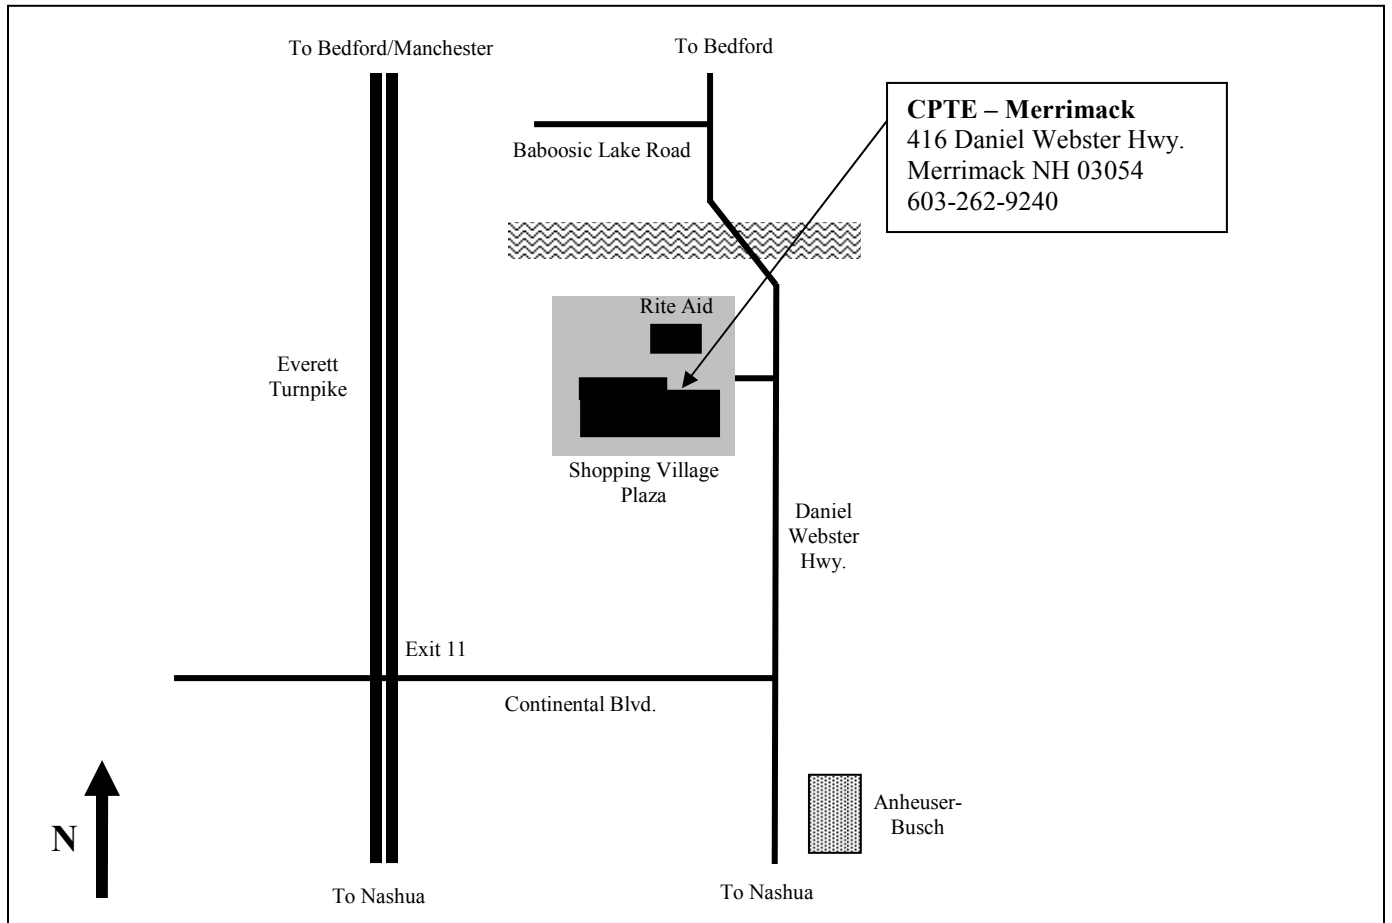

CPTE – Merrimack facility

DIRECTIONS

FROM THE NORTH (Merrimack and Bedford)

- Take Daniel Webster Hwy. south to Shopping Village Plaza (next to the Rite Aid). CPTE is 0.6 miles from Baboosic Lake Rd.
- Take a right into Shopping Village Plaza. The entrance to CPTE is as shown on the diagram

FROM THE WEST (Merrimack)

- Follow Continental Blvd east until it comes to an end (just past the entrance to Everett Turnpike). Take a left onto Daniel Webster highway.
- Take Daniel Webster Hwy 1.3 miles north to Shopping Village Plaza (next to the Rite Aid).
- Take a left into Shopping Village Plaza. The entrance to CPTE is as shown on the diagram

FROM THE SOUTH (Nashua)

- Take Daniel Webster Hwy 1.3 miles north to Shopping Village Plaza (next to the Rite Aid).
- Take a left into Shopping Village Plaza. The entrance to CPTE is as shown on the diagram