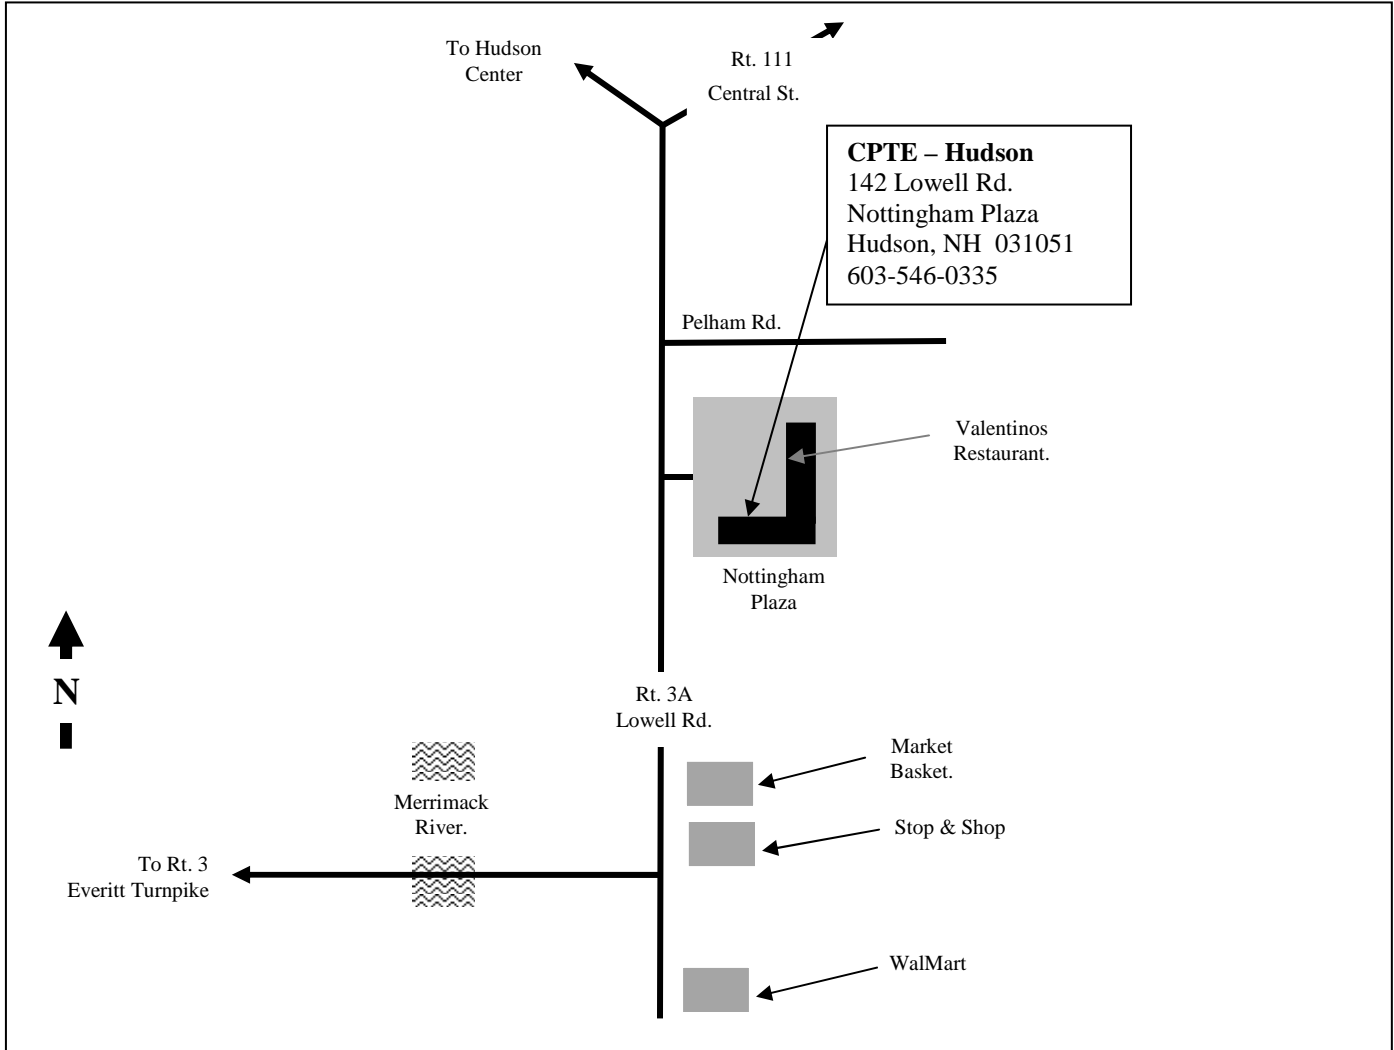

CPTE – Hudson facility

DIRECTIONS

FROM THE NORTH

- Take Lowell Rd. (Rt. 3A) going south.
- Turn left into Nottingham Plaza.
- CPTE is in Nottingham Plaza as shown
- CPTE is approximately 1.1 miles south of the intersection of 3A and Central Street/Rt. 111

FROM THE WEST

- Take Lowell Rd. (Rt. 3A) going north
- Turn right into Nottingham Plaza.
- CPTE is in Nottingham Plaza as shown
- CPTE is approximately 1.2 miles north of Market Basket

If you need help, do not hesitate to call the front desk at 603-546-0335 for assistance.